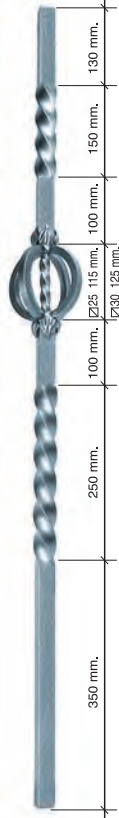

AR-4130
MESURE MEASURE

Ref.	MEDIDA	
304130/1	∅ 25	1200
304130/2	∅ 30	1200