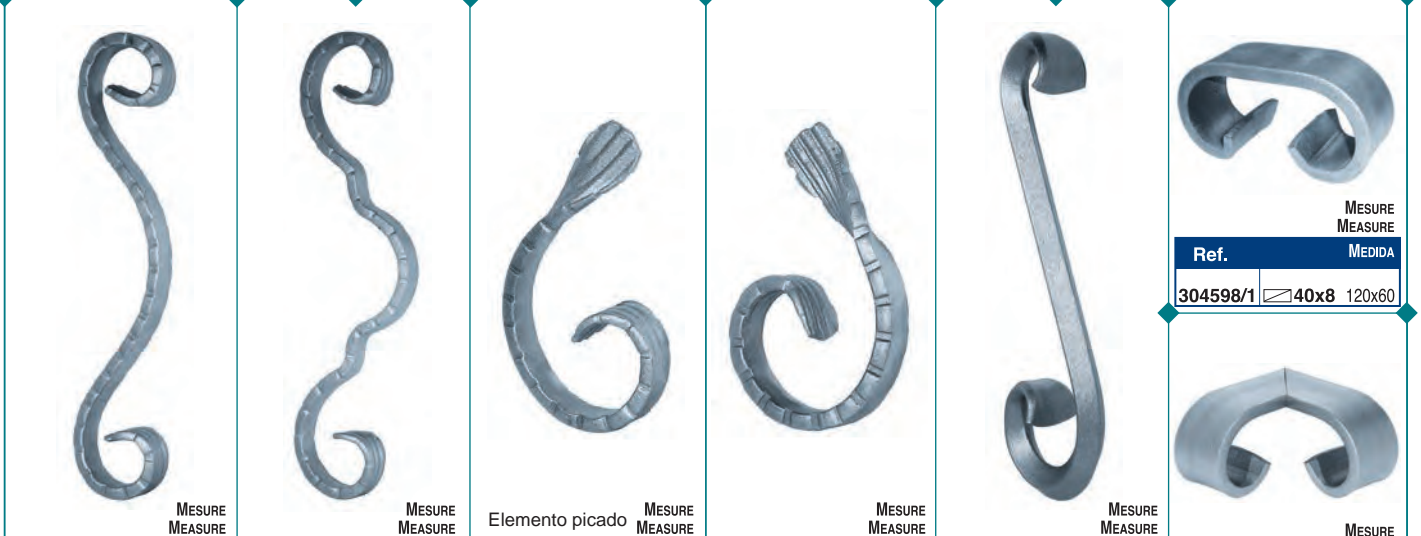

Ref.	MEDIDA	Ref.	MEDIDA	Ref.	MEDIDA	Ref.	MEDIDA	Ref.	MEDIDA	Ref.	MEDIDA
304595/1	12x6 230x50	304595/3	12x6 250x75	3017807	12x6 105x60	304596/2	12x6 105x60	304597/1	PLANO 16 280x100	304598/1	40x8 120x60
304595/2	14x6 230x50	304595/4	14x6 250x75	304596/3	14x6 105x60	304596/4	14x6 105x60	304597/2	ROMBO 16 280x100	304598/2	40x8 150x60